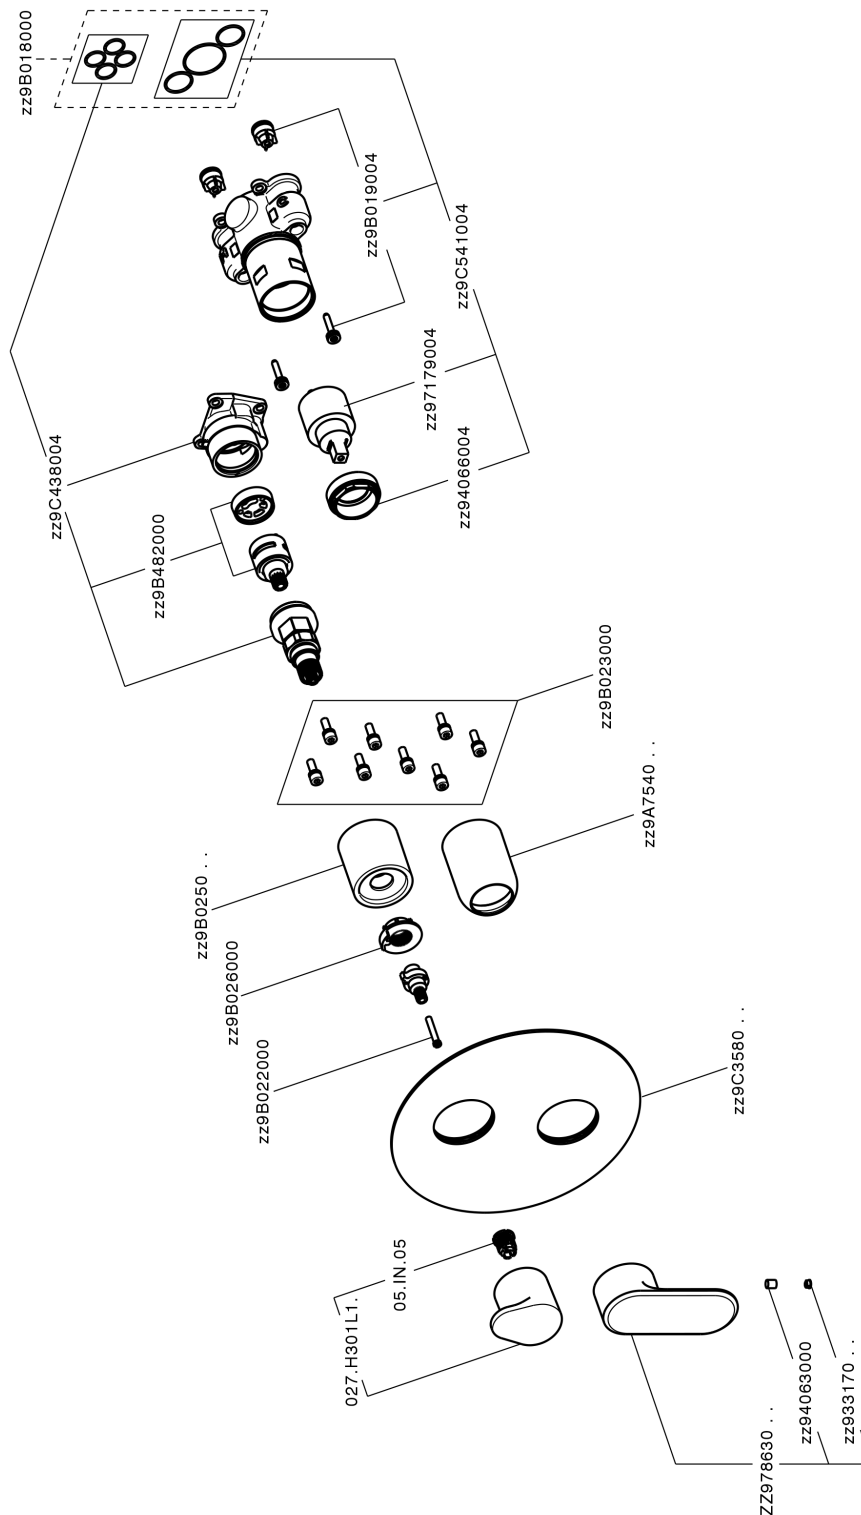

## Exposed part for Single Lever One Box Valve LEVITY\_LY0BM030

MODEL **LY0BM030**

Exposed part for Single Lever One Box Valve, with 2-3 outlet diverter, Minimum depth of installation: 67 mm, without concealed part, for items ZB00B030-ZB00B031

### CHARACTERISTICS

Cartridge Spare Parts **ZZ97179000**

**35 mm Cartridge**

Installation **Concealed**

Required concealed parts **ZB00B031**

**ZB00B030**

## Exposed part for Single Lever One Box Valve LEVITY\_LY0BM030

LY0BM030

<https://en.huberitalia.com/exposed-part-for-single-lever-one-box-valve-levity-ly0bm030>

### AVAILABLE FINISHINGS

**04** 04 Without finishing