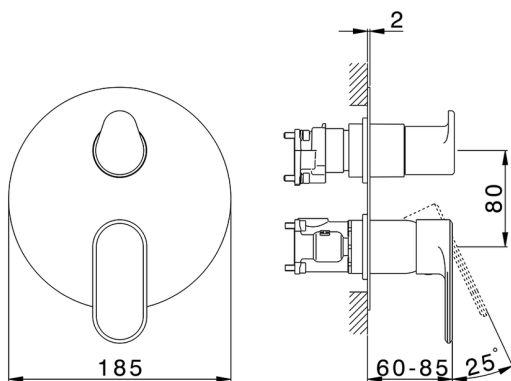

## Exposed part for Single Lever One Box Valve LEVITY\_LY0BM030

MODEL **LY0BM030**

Exposed part for Single Lever One Box Valve, with 2-3 outlet diverter, Minimum depth of installation: 67 mm, without concealed part, for items ZB00B030-ZB00B031

### CHARACTERISTICS

Cartridge Spare Parts **ZZ97179000**

**35 mm Cartridge**

Installation **Concealed**

Required concealed parts **ZB00B031**

**ZB00B030**