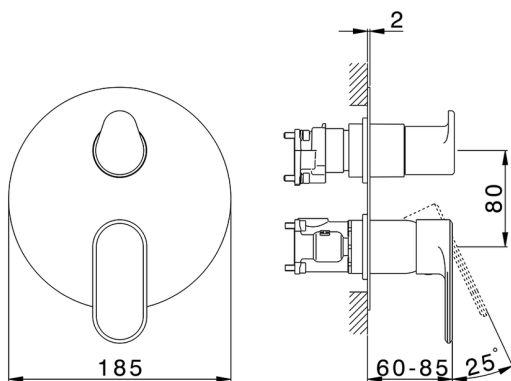

Exposed part for Single Lever One Box Valve LEVITY_LY0BM030

MODEL **LY0BM030**

Exposed part for Single Lever One Box Valve, with 2-3 outlet diverter, Minimum depth of installation: 67 mm, without concealed part, for items ZB00B030-ZB00B031

AVAILABLE FINISHINGS

-  **21** 21 Chrome
-  **2B** 2B Polished Nickel
-  **2F** 2F Brushed Nickel
-  **40** 40 Matt Black
-  **4Q** 4Q Matt White

CHARACTERISTICS

Cartridge Spare Parts **ZZ97179000**

35 mm Cartridge

Installation **Concealed**

Required concealed parts **ZB00B031**

ZB00B030

Exposed part for Single Lever One Box Valve LEVITY_LY0BM030

LY0BM030

<https://en.huberitalia.com/exposed-part-for-single-lever-one-box-valve-levity-ly0bm030>