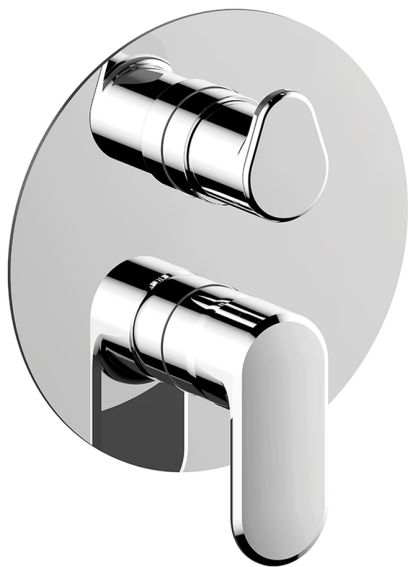

Exposed part for Single Lever One Box Valve LEVITY_LY0BM030

MODEL **LY0BM030**

Exposed part for Single Lever One Box Valve, with 2-3 outlet diverter, Minimum depth of installation: 67 mm, without concealed part, for items ZB00B030-ZB00B031

AVAILABLE FINISHINGS

-  **21** 21 Chrome
-  **2B** 2B Polished Nickel
-  **2F** 2F Brushed Nickel
-  **40** 40 Matt Black
-  **4Q** 4Q Matt White

CHARACTERISTICS

Cartridge Spare Parts **ZZ97179000**

35 mm Cartridge

Installation **Concealed**

Required concealed parts **ZB00B031**

ZB00B030

Exposed part for Single Lever One Box Valve LEVITY_LY0BM030

LY0BM030

<https://en.huberitalia.com/exposed-part-for-single-lever-one-box-valve-levity-ly0bm030>

One Box Universal Concealed Part ONE BOX_ZB00B031

MODEL **ZB00B031**

One Box Universal Concealed Part, for 1 or 2 or 3 outlet thermostatic or single lever, without trim kit, with noise reducers, with sealing gasket