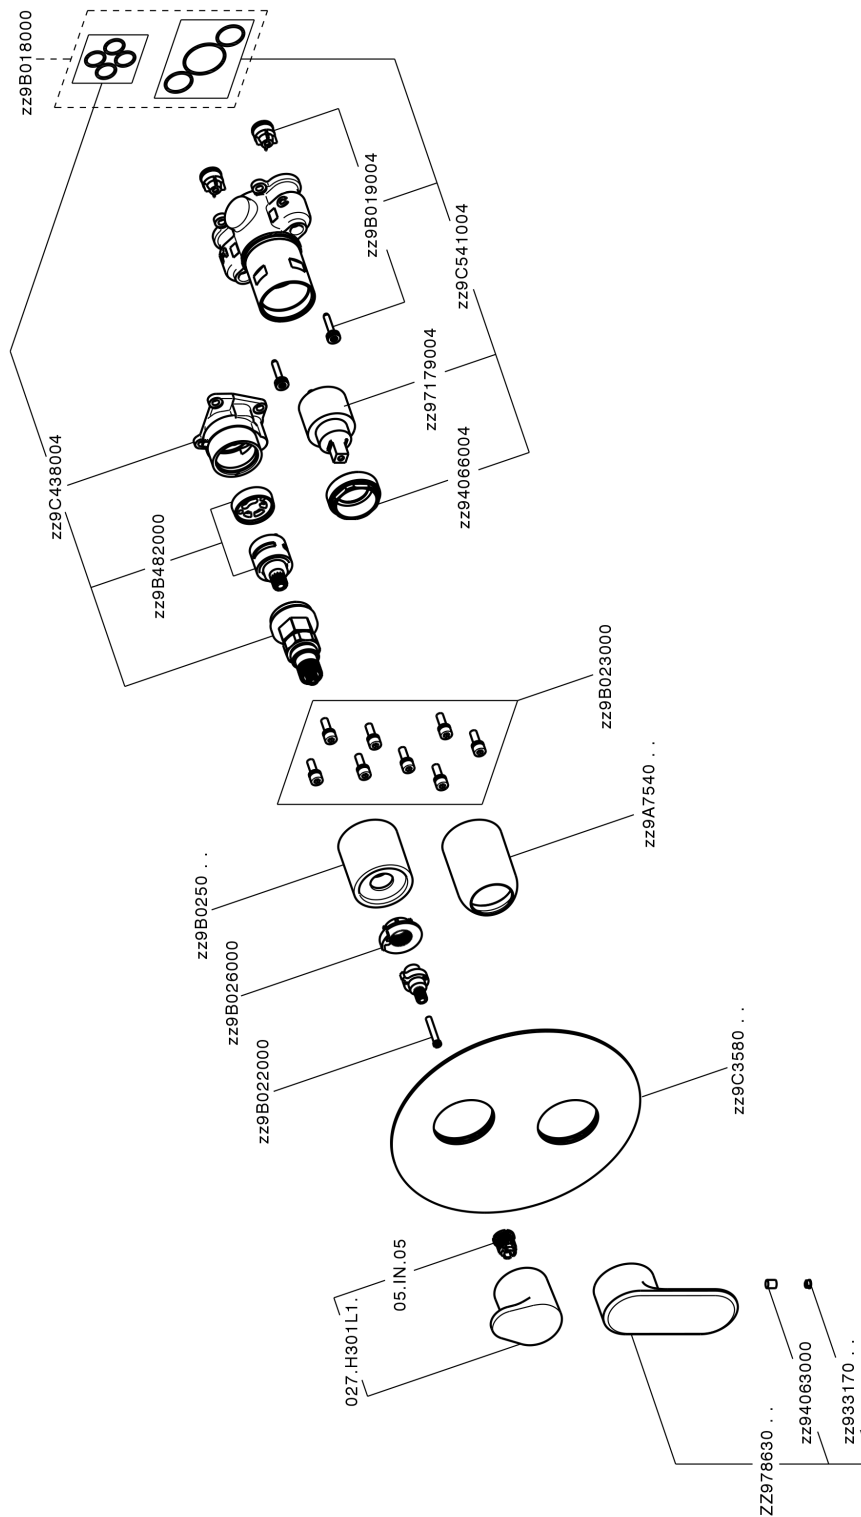

Exposed part for Single Lever One Box Valve LEVITY_LY0BM030

MODEL **LY0BM030**

Exposed part for Single Lever One Box Valve, with 2-3 outlet diverter, Minimum depth of installation: 67 mm, without concealed part, for items ZB00B030-ZB00B031

AVAILABLE FINISHINGS

-  **21** 21 Chrome
-  **2B** 2B Polished Nickel
-  **2F** 2F Brushed Nickel
-  **40** 40 Matt Black
-  **4Q** 4Q Matt White

CHARACTERISTICS

Cartridge Spare Parts **ZZ97179000**

35 mm Cartridge

Installation **Concealed**

Required concealed parts **ZB00B031**

ZB00B030

Exposed part for Single Lever One Box Valve LEVITY_LY0BM030

LY0BM030

<https://en.huberitalia.com/exposed-part-for-single-lever-one-box-valve-levity-ly0bm030>

One Box Universal Concealed Part ONE BOX_ZB00B031

MODEL **ZB00B031**

One Box Universal Concealed Part, for 1 or 2 or 3 outlet thermostatic or single lever, without trim kit, with noise reducers, with sealing gasket