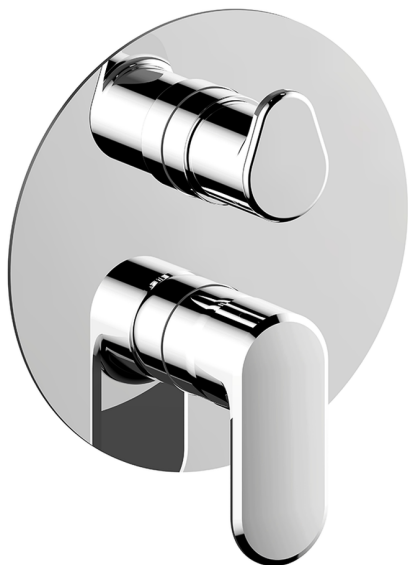

## Exposed part for Single Lever One Box Valve LEVITY\_LY0BM030

MODEL **LY0BM030**

Exposed part for Single Lever One Box Valve, with 2-3 outlet diverter, Minimum depth of installation: 67 mm, without concealed part, for items ZB00B030-ZB00B031

### CHARACTERISTICS

Cartridge Spare Parts **ZZ97179000**

**35 mm Cartridge**

Installation **Concealed**

Required concealed parts **ZB00B031**

**ZB00B030**

## Exposed part for Single Lever One Box Valve LEVITY\_LY0BM030

LY0BM030

<https://en.huberitalia.com/exposed-part-for-single-lever-one-box-valve-levity-ly0bm030>

## One Box Universal Concealed Part ONE BOX\_ZB00B031

MODEL **ZB00B031**

One Box Universal Concealed Part, for 1 or 2 or 3 outlet thermostatic or single lever, without trim kit, with noise reducers, with sealing gasket