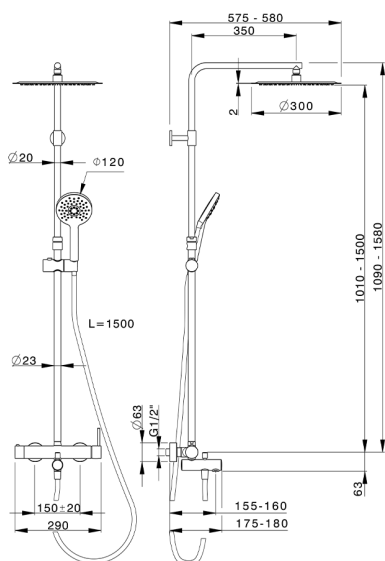

3-function single lever bath set COLUMNS_K2004160

MODEL **K2004160**

3-function single lever bath set, adjustable riser column, 120 mm ABS 3 sprays handshower, 300 mm round showerhead 2 mm thick INOX, 150 cm smooth SUPREME Flexible Hose

AVAILABLE FINISHINGS

-  **21** 21 Chrome
-  **40** 40 Matt Black

CHARACTERISTICS

Cartridge Spare Parts **ZZ95435000**

35 mm Cartridge

EcoStop

EcoStop feature limits water flow to approximately 50% of maximum output with one point of resistance on setting. Push slightly past the middle stop only when full water output is required. This will save water up to 50%.

DeviaStop

The Huber Devia Stop technology allows to adjust the water flow and to direct it to the selected output point (overhead soaker, hand shower, etc).

2024-11-15