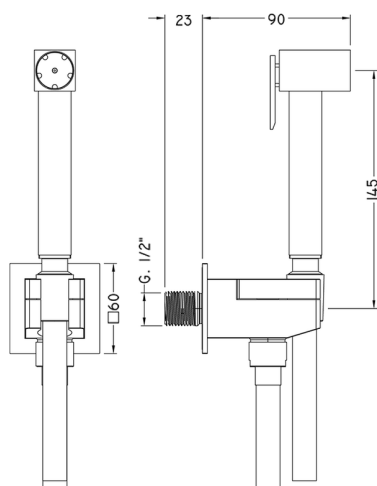

Toilet-jet handshower set HYGENIC SHOWERS_EG007930

MODEL **EG007930**

Toilet-jet handshower set, square wall bracket, single water opening, Brass Toilet-jet handshower, 120 cm PVC flexible hose

AVAILABLE FINISHINGS

CHARACTERISTICS

Toilet-jet handshower

Toilet-jet Handshower

Multi-jets hygienic hand shower, for personal hygiene care.

2026-06-06