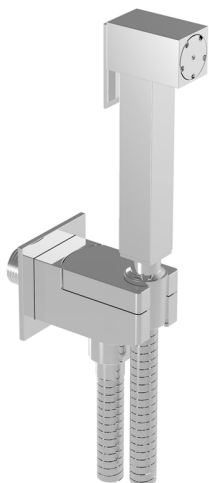

Toilet-jet handshower set HYGENIC SHOWERS_EG007930

MODEL **EG007930**

Toilet-jet handshower set, square wall bracket, single water opening, Brass Toilet-jet handshower, 120 cm PVC flexible hose

AVAILABLE FINISHINGS

CHARACTERISTICS

Toilet-jet handshower

Toilet-jet Handshower

Multi-jets hygienic hand shower, for personal hygiene care.

2026-06-06