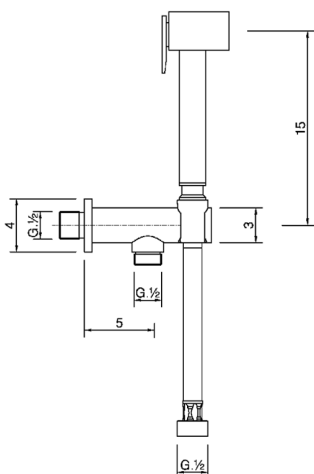

Bidet handshower set HYGENIC SHOWERS_EG007910

MODEL **EG007910**

Bidet handshower set, wall mounted bracket with safety valve, Bidet handshower, PVC 120 cm. Flexible hose

AVAILABLE FINISHINGS

-  **21** 21 Chrome
-  **24** 24 Gold

CHARACTERISTICS

Bidet handshower

2024-12-18