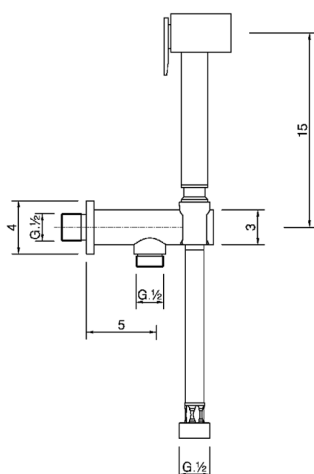

Bidet handshower set HYGENIC SHOWERS_EG007910

MODEL **EG007910**

Bidet handshower set, wall mounted bracket with safety valve, Bidet handshower, PVC 120 cm. Flexible hose

AVAILABLE FINISHINGS

-  **21** 21 Chrome
-  **24** 24 Gold

CHARACTERISTICS

Bidet handshower

2024-12-19