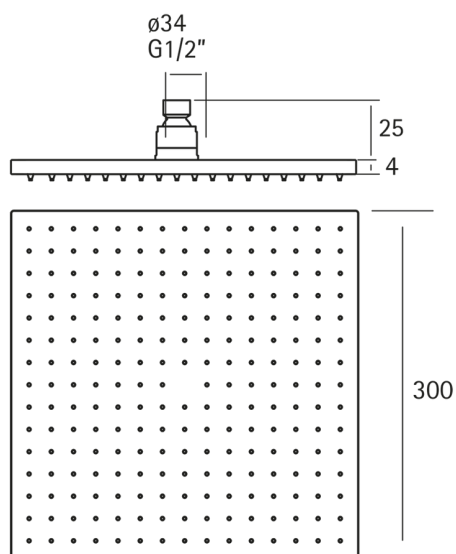

Lynox showerhead LYNOX_SS016450

MODEL **SS016450**

Showerhead, 300x300 mm Square 4 mm thick, Inox AISI 304

AVAILABLE FINISHINGS

D1 D1 Brushed Inox

CHARACTERISTICS

2026-04-10