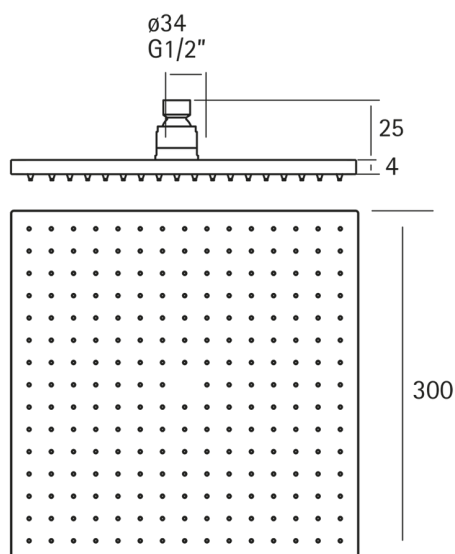

## Lynox showerhead LYNOX\_SS016450

MODEL **SS016450**

Showerhead, 300x300 mm Square 4 mm thick, Inox AISI 304

AVAILABLE FINISHINGS

**D1** D1 Brushed Inox

CHARACTERISTICS

2026-06-27