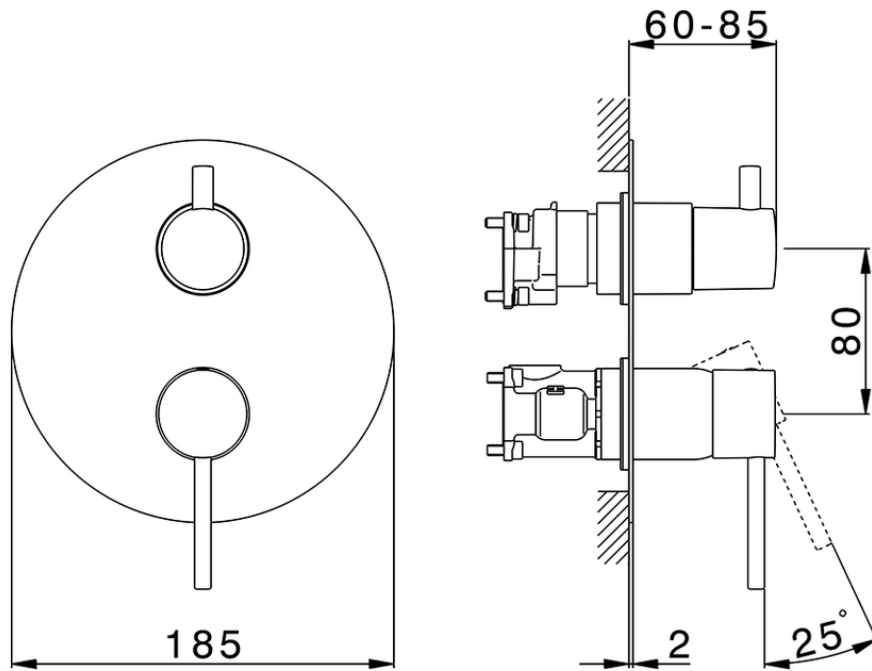

## Exposed part for Single Lever One Box Valve TRATTO EVO\_TV0BM030

TV0BM030

<https://en.huberitalia.com/exposed-part-for-single-lever-one-box-valve-tratto-evo-tv0bm030>

ZB00B031

<https://en.huberitalia.com/one-box-universal-concealed-part-one-box-zb00b031>

ZB00B030

<https://en.huberitalia.com/one-box-universal-concealed-part-one-box-zb00b030>

2025-01-05