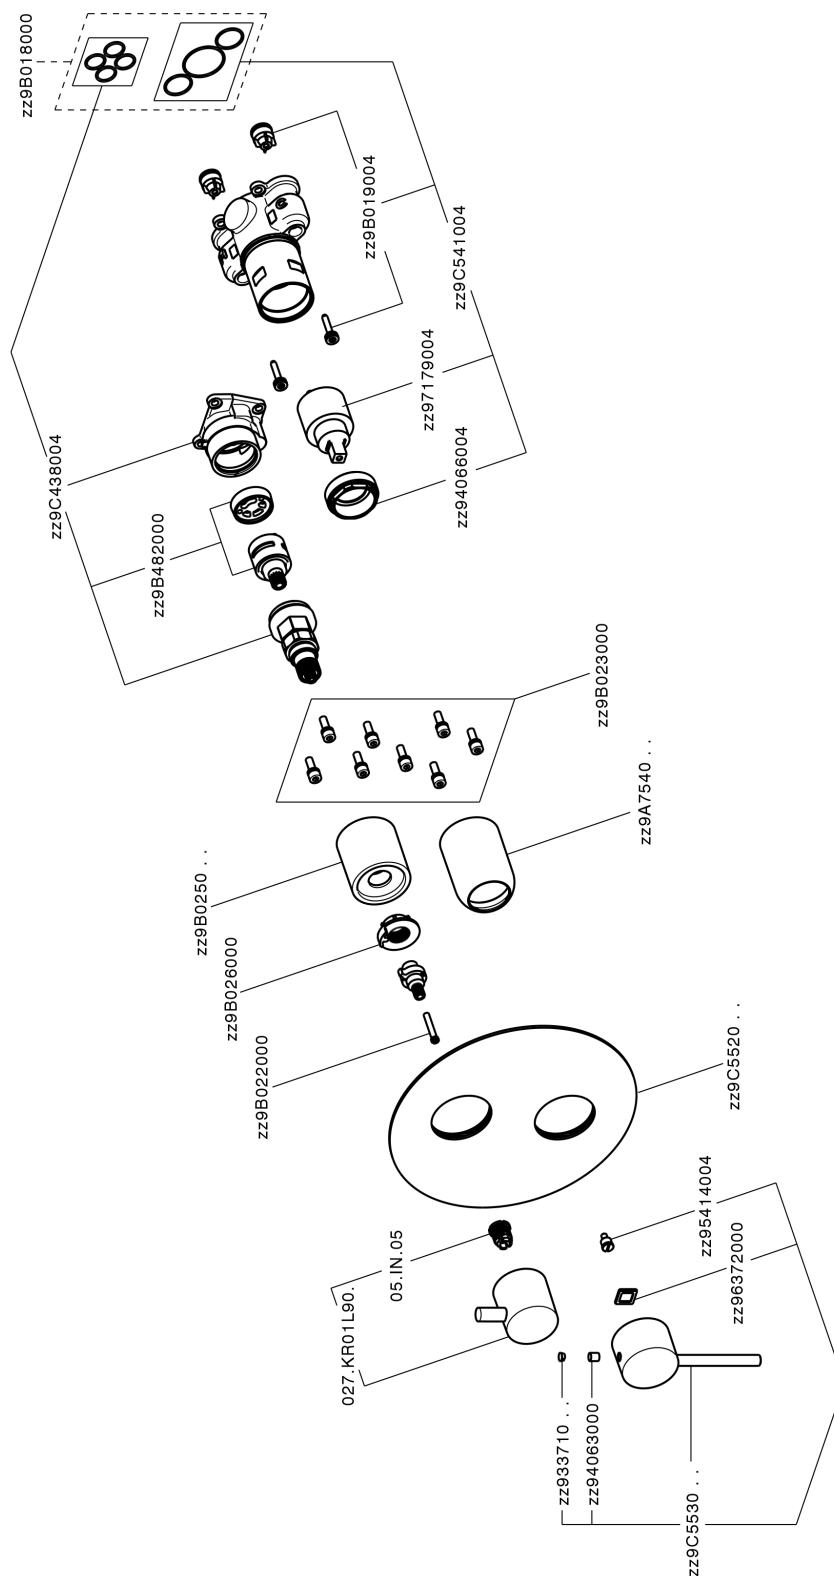

## Exposed part for Single Lever One Box Valve TRATTO EVO\_TV0BM030

TV0BM030

<https://en.huberitalia.com/exposed-part-for-single-lever-one-box-valve-tratto-evo-tv0bm030>

## One Box Universal Concealed Part ONE BOX\_ZB00B031

ZB00B031

<https://en.huberitalia.com/one-box-universal-concealed-part-one-box-zb00b031>