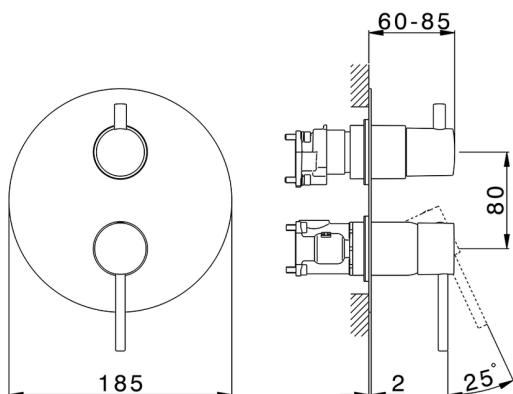

## Exposed part for Single Lever One Box Valve TRATTO EVO\_TV0BM030

MODEL **TV0BM030**

Exposed part for Single Lever One Box Valve, with 2-3 outlet diverter, Minimum depth of installation: 67 mm, without concealed part, for items ZB00B030-ZB00B031

AVAILABLE FINISHINGS

CHARACTERISTICS

Cartridge Spare Parts **ZZ97179000**

**35 mm Cartridge**

Installation **Concealed**

Required concealed parts **ZB00B031**

**ZB00B030**

## Exposed part for Single Lever One Box Valve TRATTO EVO\_TV0BM030

TV0BM030

<https://en.huberitalia.com/exposed-part-for-single-lever-one-box-valve-tratto-evo-tv0bm030>