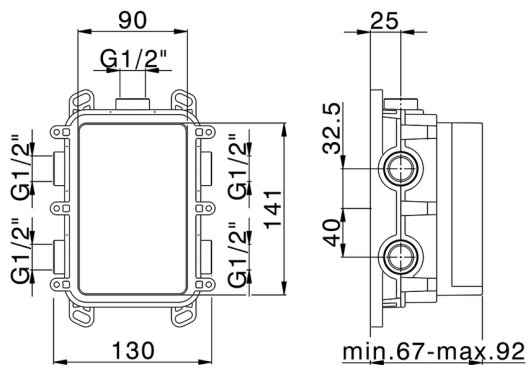

One Box Universal Concealed Part ONE BOX_ZB00B030

MODEL **ZB00B030**

One Box Universal Concealed Part, for 1 or 2 or 3 outlet thermostatic or single lever, without trim kit, without noise reducers, with sealing gasket

AVAILABLE FINISHINGS

04 04 Without finishing

CHARACTERISTICS

Concealed **1**
Installation **Concealed**

Thermostatic

The Huber thermostatic is your personal water manager, helping you to handle, control and save water and energy.

2025-01-05