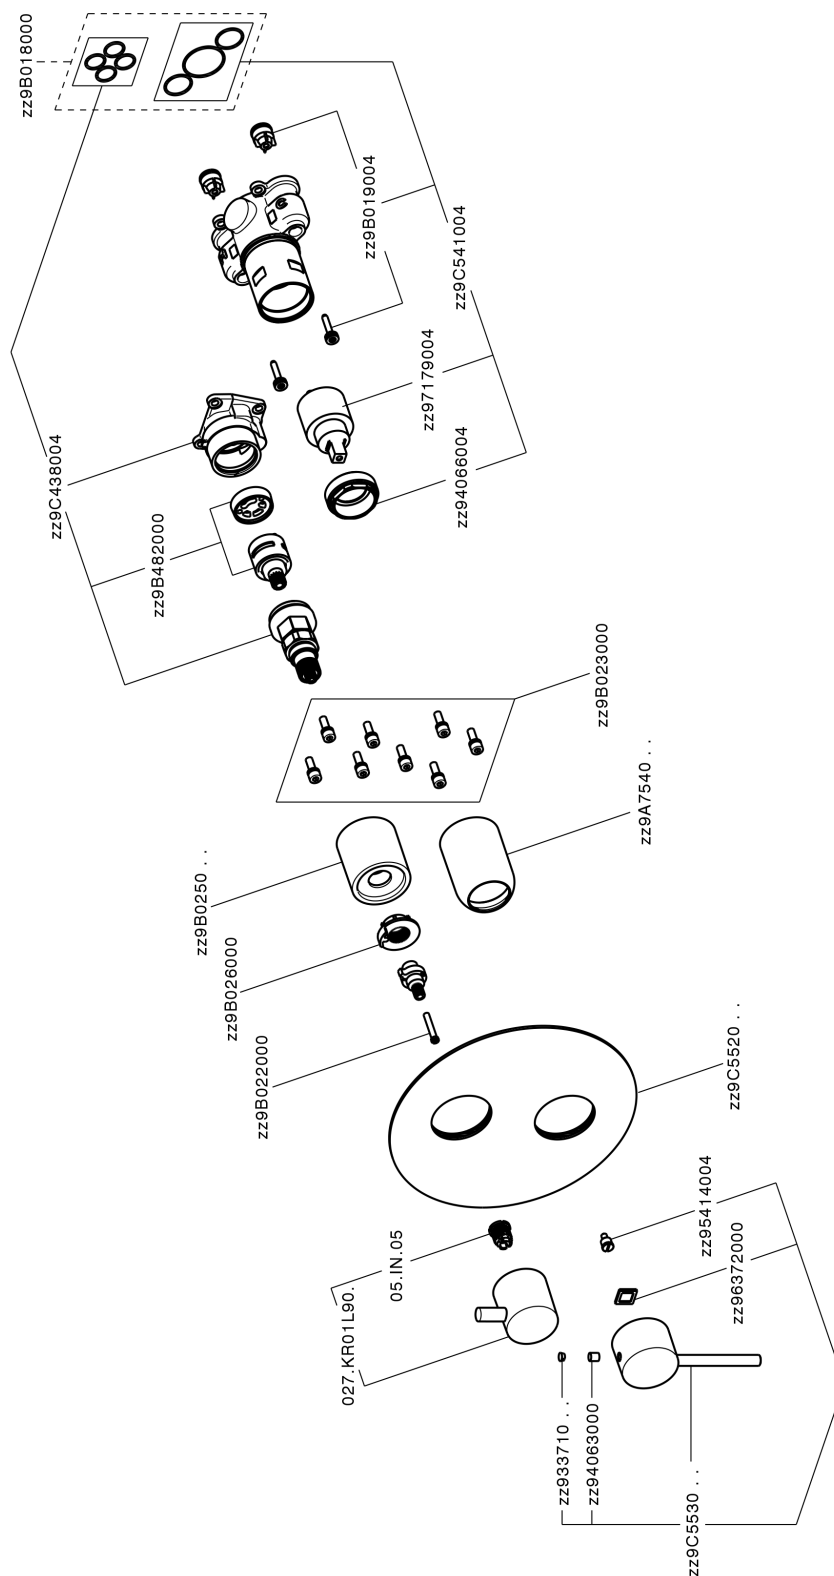

## Exposed part for Single Lever One Box Valve TRATTO EVO\_TV0BM030

MODEL **TV0BM030**

Exposed part for Single Lever One Box Valve, with 2-3 outlet diverter, Minimum depth of installation: 67 mm, without concealed part, for items ZB00B030-ZB00B031

AVAILABLE FINISHINGS

CHARACTERISTICS

Cartridge Spare Parts **ZZ97179000**

**35 mm Cartridge**

Installation **Concealed**

Required concealed parts **ZB00B031**

**ZB00B030**

## Exposed part for Single Lever One Box Valve TRATTO EVO\_TV0BM030

TV0BM030

<https://en.huberitalia.com/exposed-part-for-single-lever-one-box-valve-tratto-evo-tv0bm030>

## One Box Universal Concealed Part ONE BOX\_ZB00B031

MODEL **ZB00B031**

One Box Universal Concealed Part, for 1 or 2 or 3 outlet thermostatic or single lever, without trim kit, with noise reducers, with sealing gasket