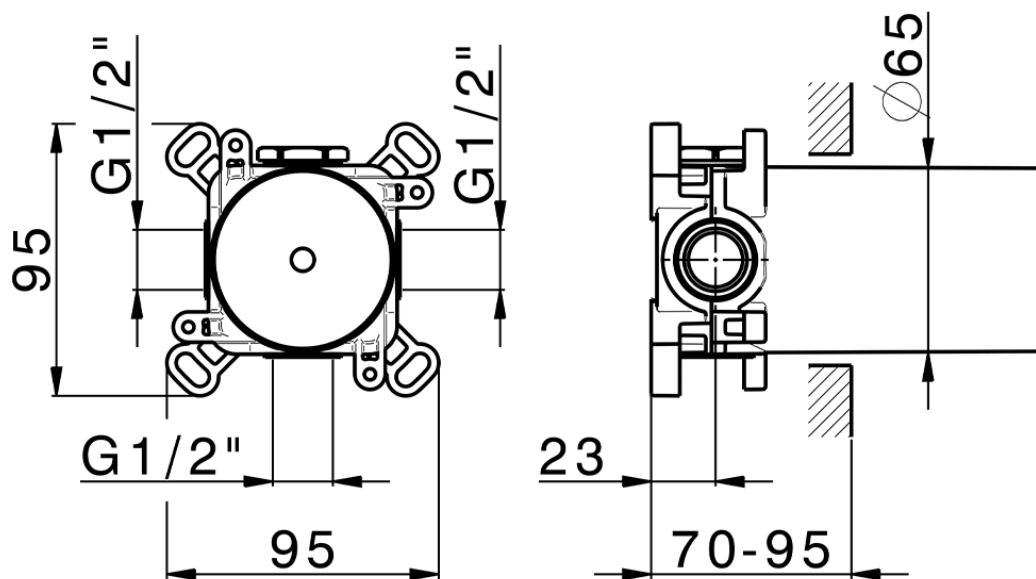

## Exposed part for individual Push&Shower PUSH&SHOWER\_PS0G6310

PS0G6310

<https://en.huberitalia.com/exposed-part-for-individual-pushshower-pushshower-ps0g6310>

ZB0G6000

<https://en.huberitalia.com/parte-empotrada-pushshower-pushshower-zb0g6000>