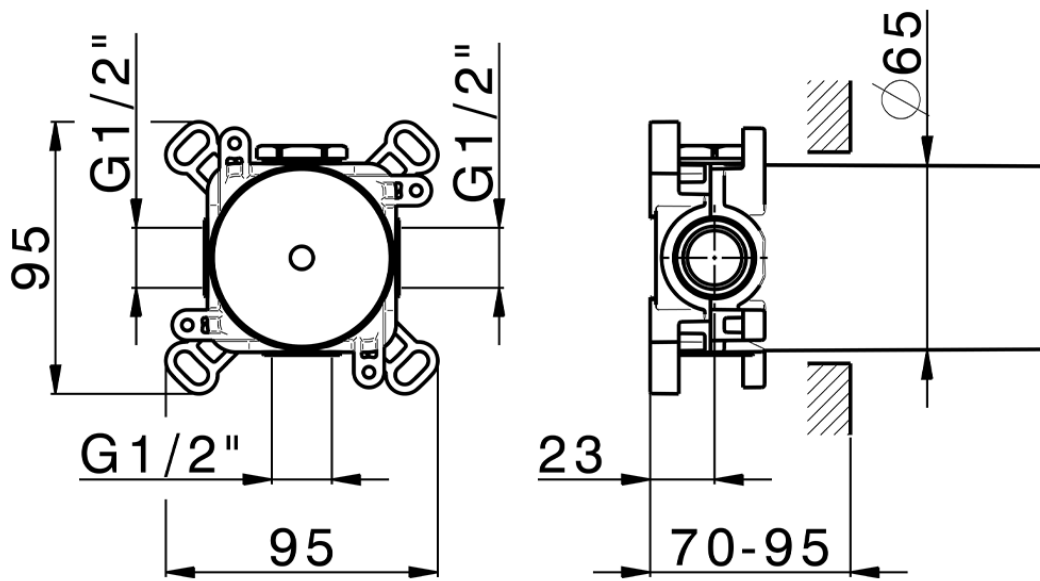

Exposed part for individual Push&Shower PUSH&SHOWER_PS0G6310

PS0G6310

<https://en.huberitalia.com/exposed-part-for-individual-pushshower-pushshower-ps0g6310>

ZB0G6000

<https://en.huberitalia.com/parte-empotrada-pushshower-pushshower-zb0g6000>