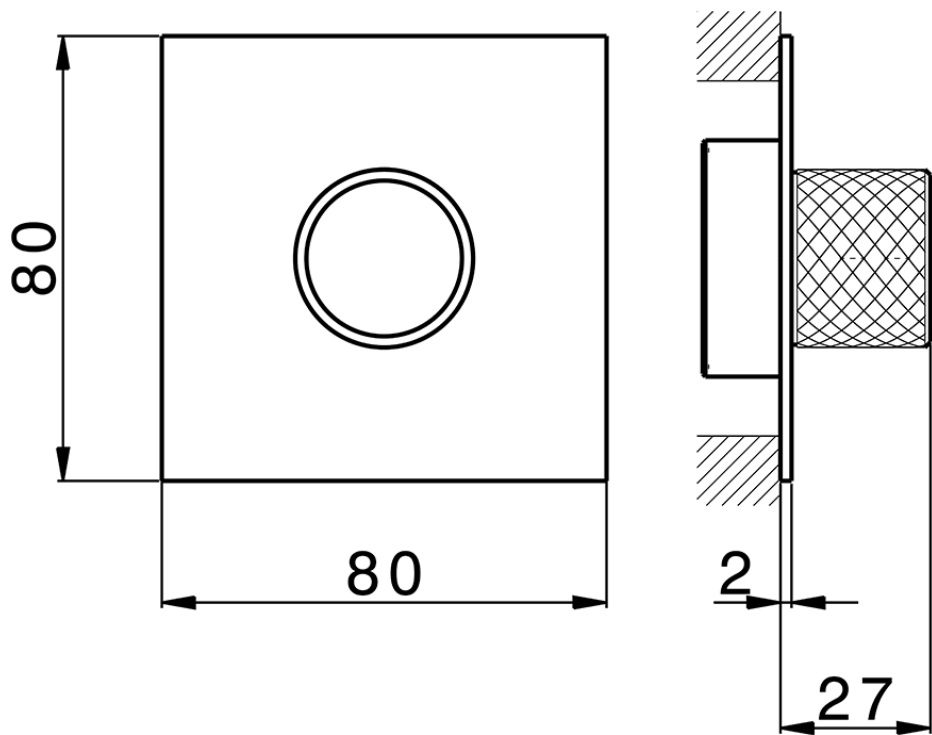

Exposed part for individual Push&Shower PUSH&SHOWER_PS0G6310

PS0G6310

<https://en.huberitalia.com/exposed-part-for-individual-pushshower-pushshower-ps0g6310>

ZB0G6000

<https://en.huberitalia.com/parte-empotrada-pushshower-pushshower-zb0g6000>