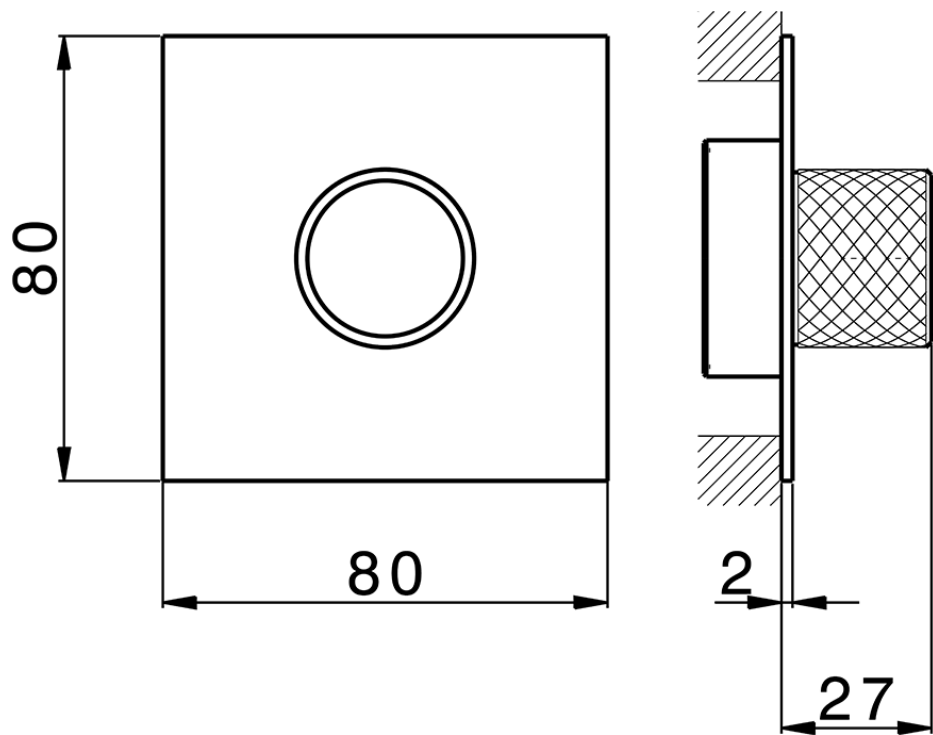

## Exposed part for individual Push&Shower PUSH&SHOWER\_PS0G6310

PS0G6310

<https://en.huberitalia.com/exposed-part-for-individual-pushshower-pushshower-ps0g6310>

ZB0G6000

<https://en.huberitalia.com/parte-empotrada-pushshower-pushshower-zb0g6000>