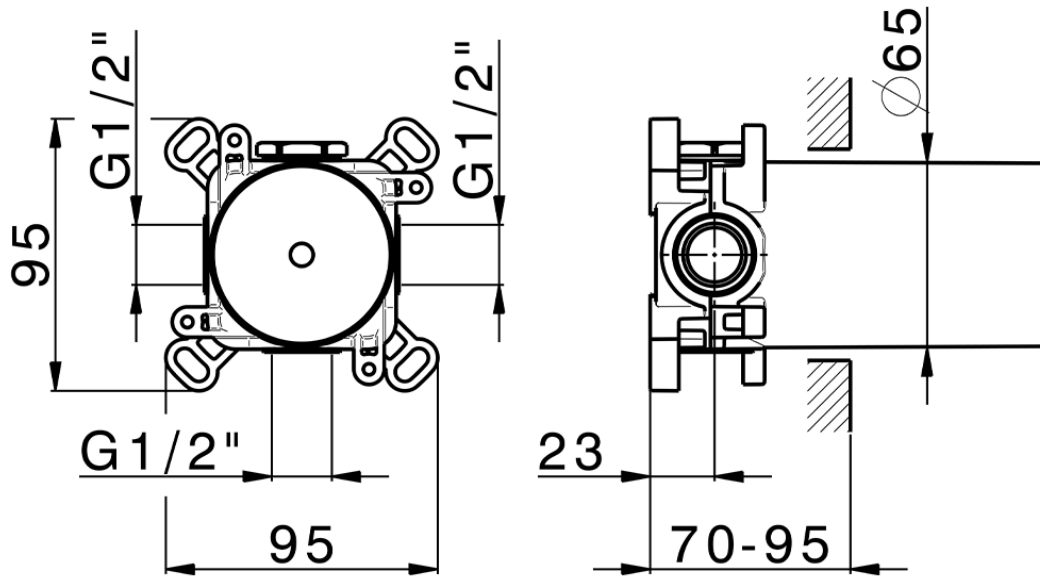

## Exposed part for individual Push&Shower PUSH&SHOWER\_PS0G6310

PS0G6310

<https://en.huberitalia.com/exposed-part-for-individual-pushshower-pushshower-ps0g6310>

ZB0G6000

<https://en.huberitalia.com/parte-empotrada-pushshower-pushshower-zb0g6000>