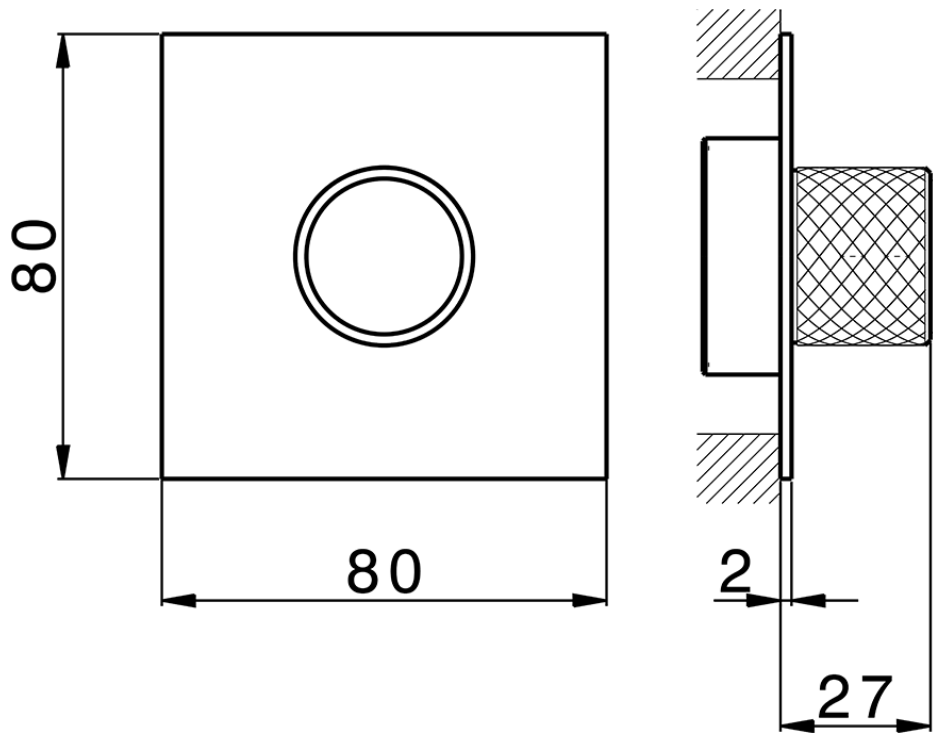

## Exposed part for individual Push&Shower PUSH&SHOWER\_PS0G6310

PS0G6310

<https://en.huberitalia.com/exposed-part-for-individual-pushshower-pushshower-ps0g6310>

ZB0G6000

<https://en.huberitalia.com/parte-empotrada-pushshower-pushshower-zb0g6000>