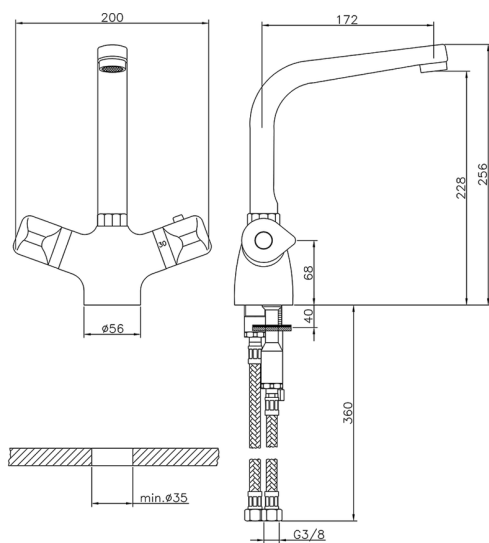

Thermostatic sink mixer THERMO_CLT65010

MODEL **CLT65010**

Thermostatic sink mixer, without pop-up waste, swivel spout, G.3/8" stainless steel flexible hose

AVAILABLE FINISHINGS

CHARACTERISTICS

Cartridge Spare Parts **24.04A.PP**

8x20 Plus P Thermostatic Valve

Thermostatic

The Huber thermostatic is your personal water manager, helping you to handle, control and save water and energy.

2024-12-22