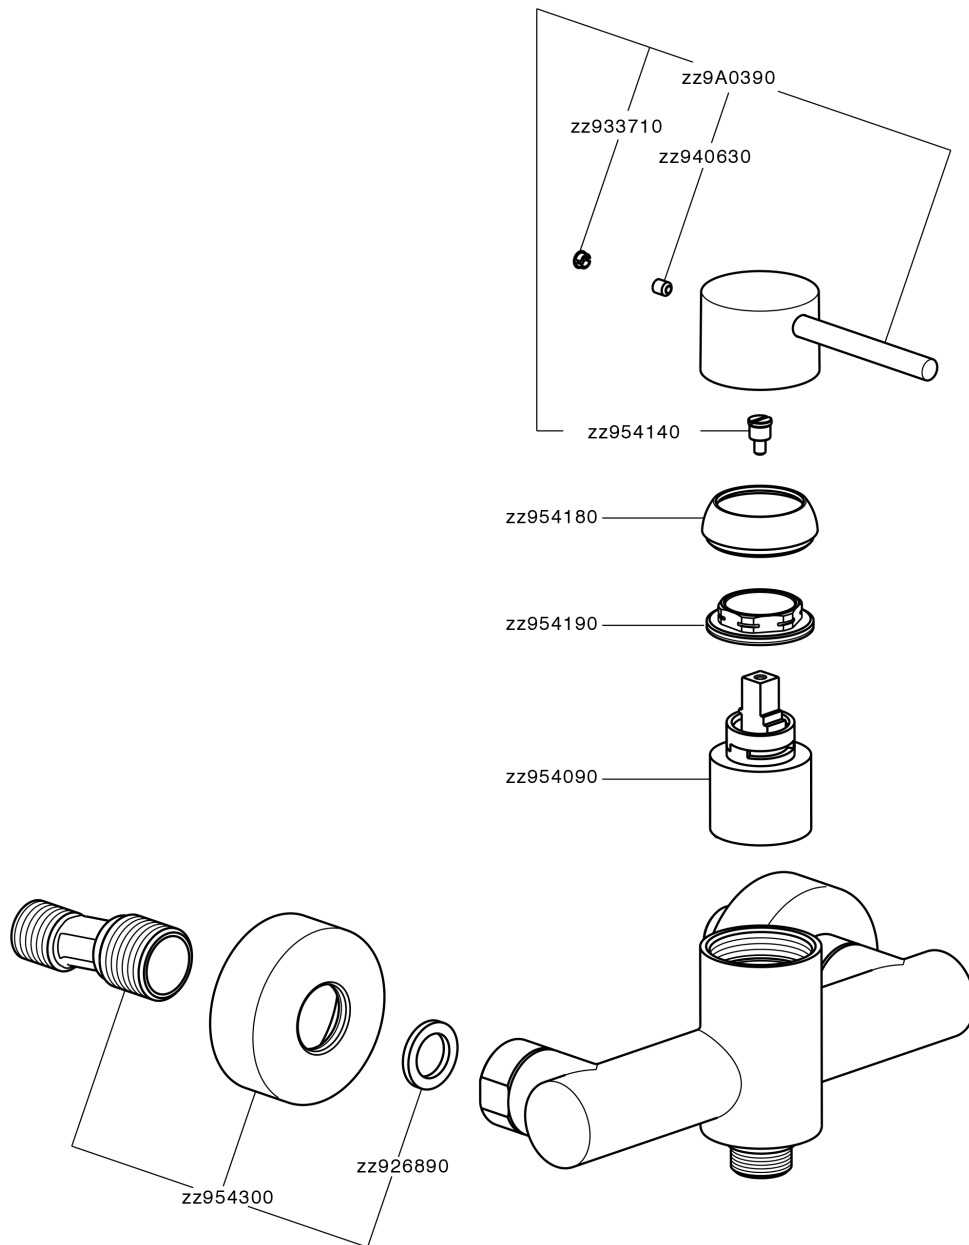

## Single lever shower mixer M32\_MT000440

MT000440

<https://en.huberitalia.com/single-lever-shower-mixer-m32-mt000440>

2024-12-19