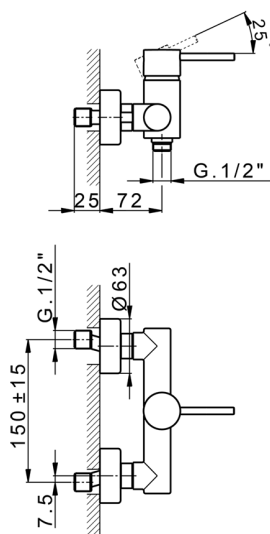

Single lever shower mixer M32_MT000440

MODEL **MT000440**

Single lever shower mixer, without shower set, 1/2" M flexible connection

AVAILABLE FINISHINGS

-  **21** 21 Chrome
-  **26** 26 Old Copper
-  **2F** 2F Brushed Nickel
-  **2W** 2W Brushed Gold
-  **40** 40 Matt Black
-  **4Q** 4Q Matt White

CHARACTERISTICS

Cartridge Spare Parts **ZZ95409000**

35 mm Cartridge

EcoStop

EcoStop feature limits water flow to approximately 50% of maximum output with one point of resistance on setting. Push slightly past the middle stop only when full water output is required. This will save water up to 50%.

Single lever shower mixer M32_MT000440

MT000440

<https://en.huberitalia.com/single-lever-shower-mixer-m32-mt000440>

2024-12-19