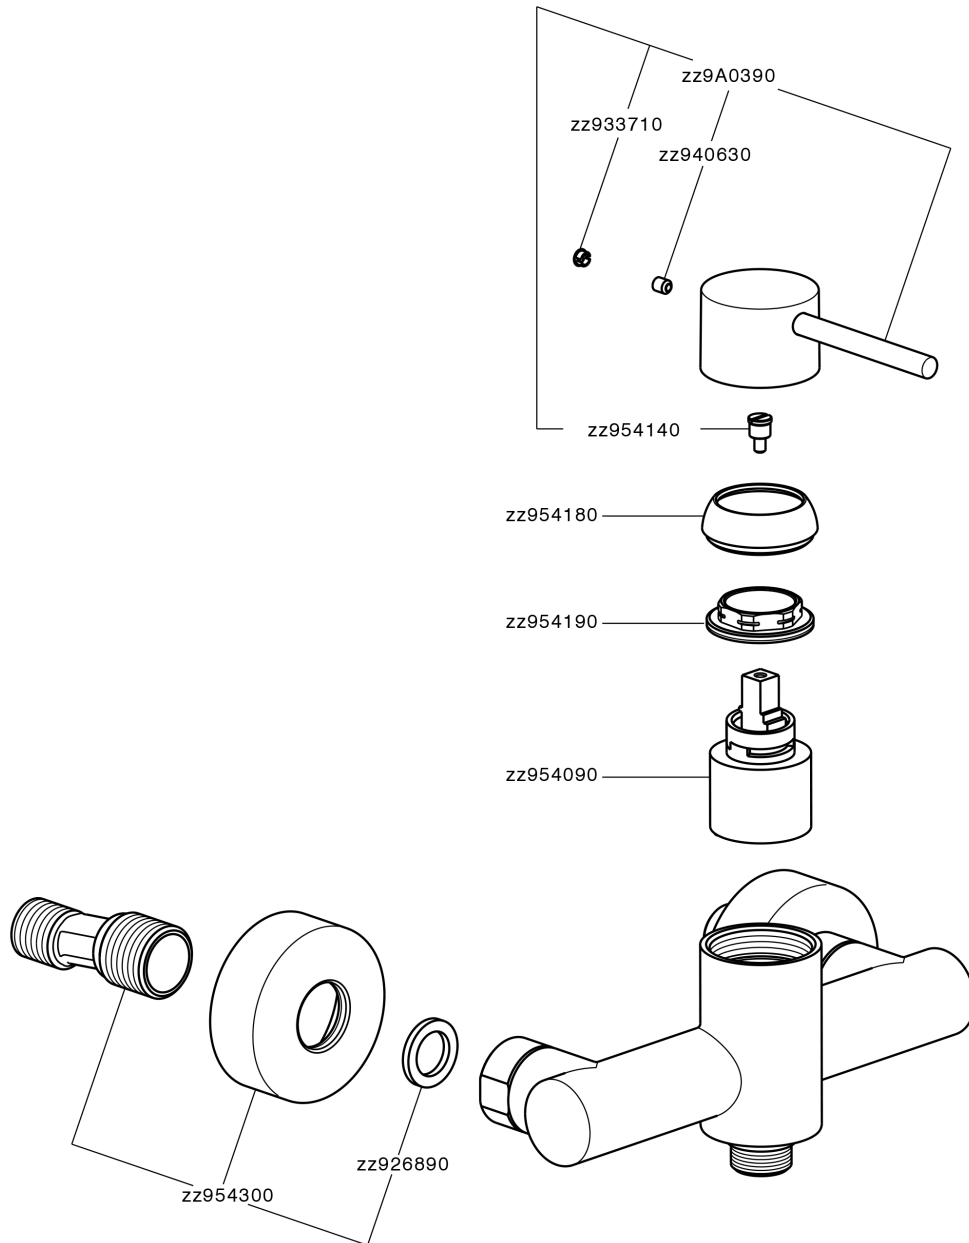

Single lever shower mixer M32_MT000440

MODEL **MT000440**

Single lever shower mixer, without shower set, 1/2" M flexible connection

AVAILABLE FINISHINGS

-  **21** 21 Chrome
-  **26** 26 Old Copper
-  **2F** 2F Brushed Nickel
-  **2W** 2W Brushed Gold
-  **40** 40 Matt Black
-  **4Q** 4Q Matt White

CHARACTERISTICS

Cartridge Spare Parts **ZZ95409000**

35 mm Cartridge

EcoStop

EcoStop feature limits water flow to approximately 50% of maximum output with one point of resistance on setting. Push slightly past the middle stop only when full water output is required. This will save water up to 50%.

Single lever shower mixer M32_MT000440

MT000440

<https://en.huberitalia.com/single-lever-shower-mixer-m32-mt000440>

2024-12-19