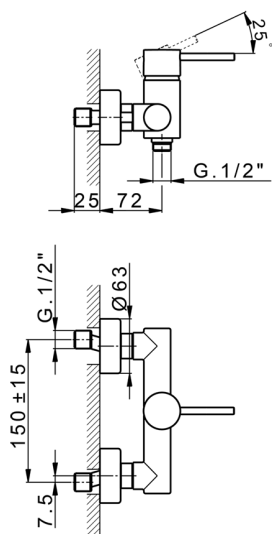

Single lever shower mixer M32_MT000440

MODEL **MT000440**

Single lever shower mixer, without shower set, 1/2" M flexible connection

AVAILABLE FINISHINGS

-  **21** 21 Chrome
-  **26** 26 Old Copper
-  **2F** 2F Brushed Nickel
-  **2W** 2W Brushed Gold
-  **40** 40 Matt Black
-  **4Q** 4Q Matt White

CHARACTERISTICS

Cartridge Spare Parts **ZZ95409000**

35 mm Cartridge

EcoStop

EcoStop feature limits water flow to approximately 50% of maximum output with one point of resistance on setting. Push slightly past the middle stop only when full water output is required. This will save water up to 50%.

Single lever shower mixer M32_MT000440

MT000440

<https://en.huberitalia.com/single-lever-shower-mixer-m32-mt000440>

2024-12-19