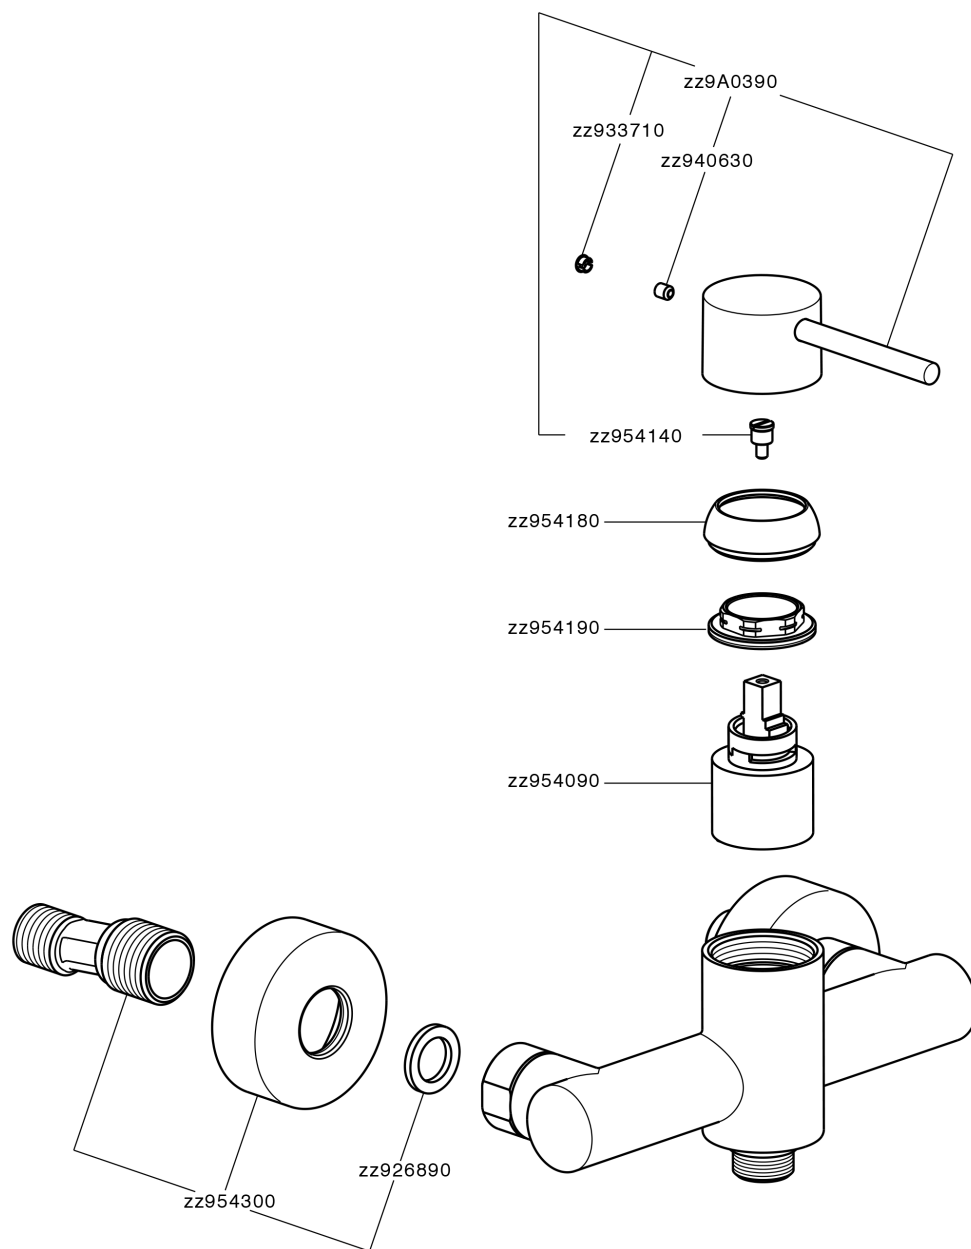

Single lever shower mixer M32_MT000440

MODEL **MT000440**

Single lever shower mixer, without shower set, 1/2" M flexible connection

AVAILABLE FINISHINGS

-  **21** 21 Chrome
-  **26** 26 Old Copper
-  **2F** 2F Brushed Nickel
-  **2W** 2W Brushed Gold
-  **40** 40 Matt Black
-  **4Q** 4Q Matt White

CHARACTERISTICS

Cartridge Spare Parts **ZZ95409000**

35 mm Cartridge

EcoStop

EcoStop feature limits water flow to approximately 50% of maximum output with one point of resistance on setting. Push slightly past the middle stop only when full water output is required. This will save water up to 50%.

Single lever shower mixer M32_MT000440

MT000440

<https://en.huberitalia.com/single-lever-shower-mixer-m32-mt000440>

2024-12-19