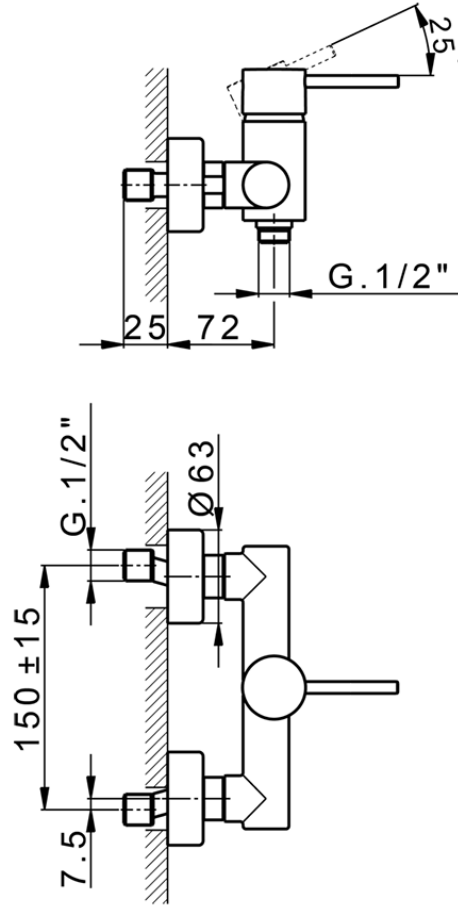

## Single lever shower mixer M32\_MT000440

MT000440

<https://en.huberitalia.com/single-lever-shower-mixer-m32-mt000440>

2024-12-18