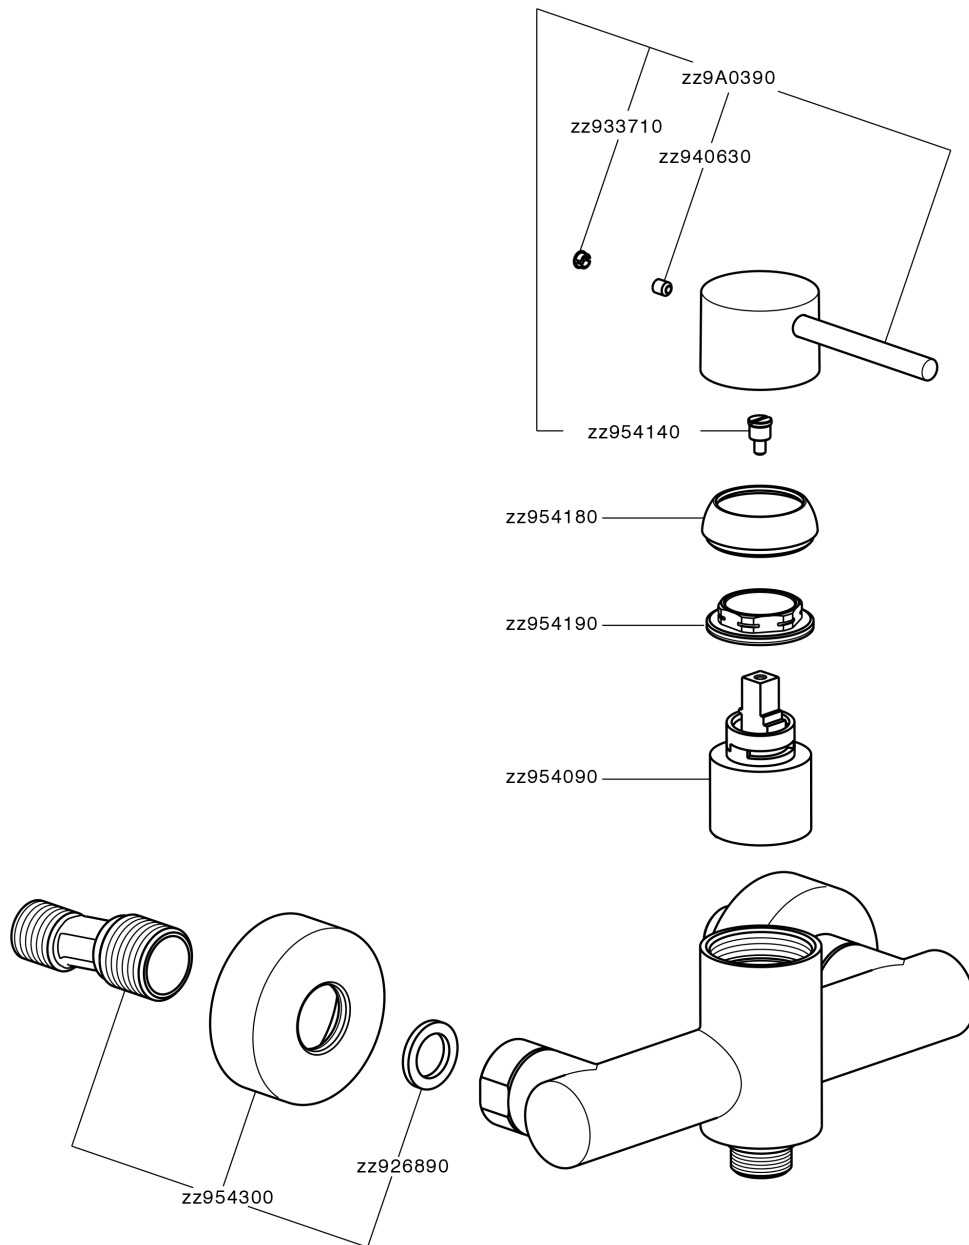

## Single lever shower mixer M32\_MT000440

MT000440

<https://en.huberitalia.com/single-lever-shower-mixer-m32-mt000440>

2024-12-18