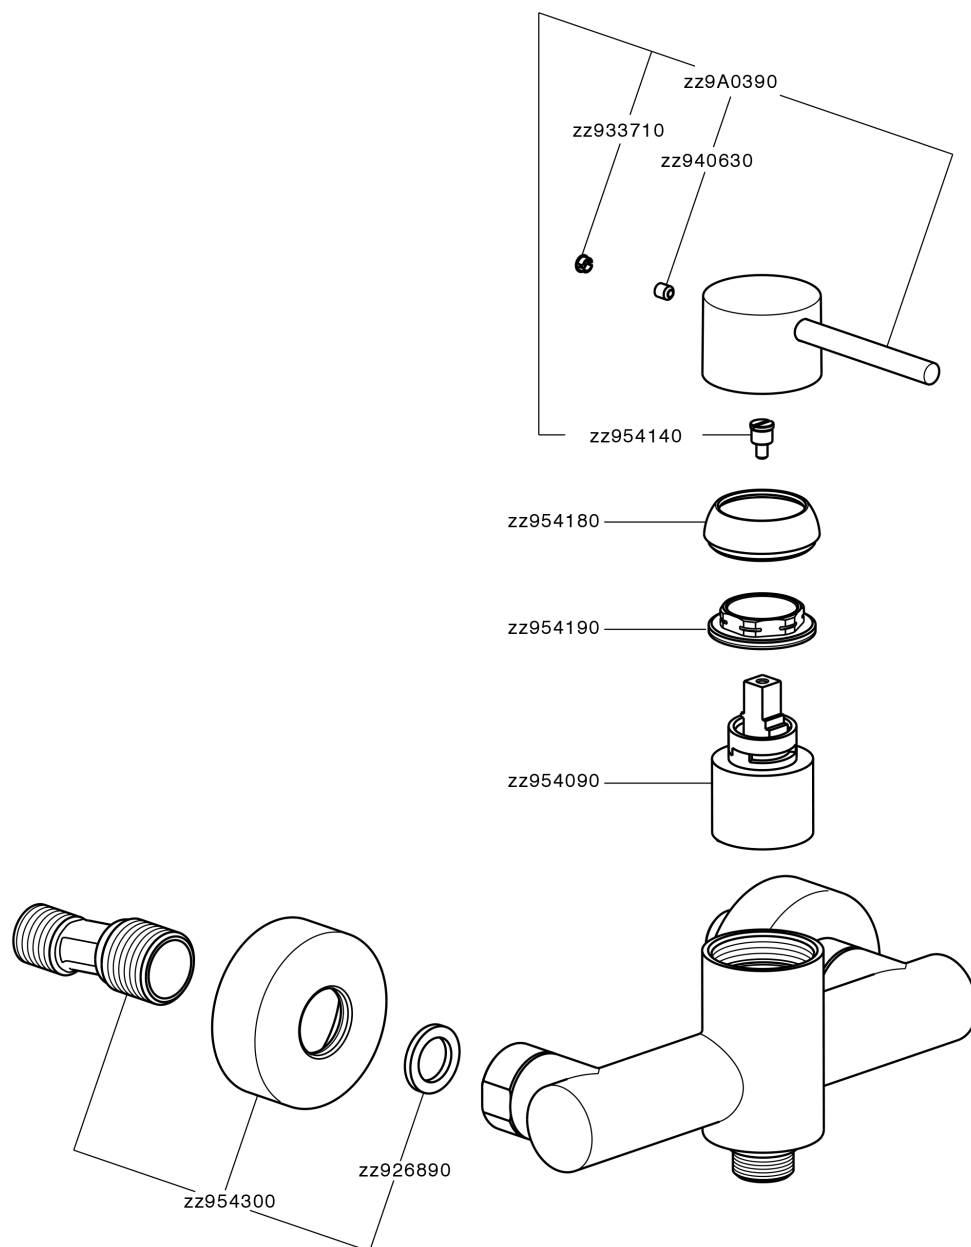

Single lever shower mixer M32_MT000440

MT000440

<https://en.huberitalia.com/single-lever-shower-mixer-m32-mt000440>

2025-02-11