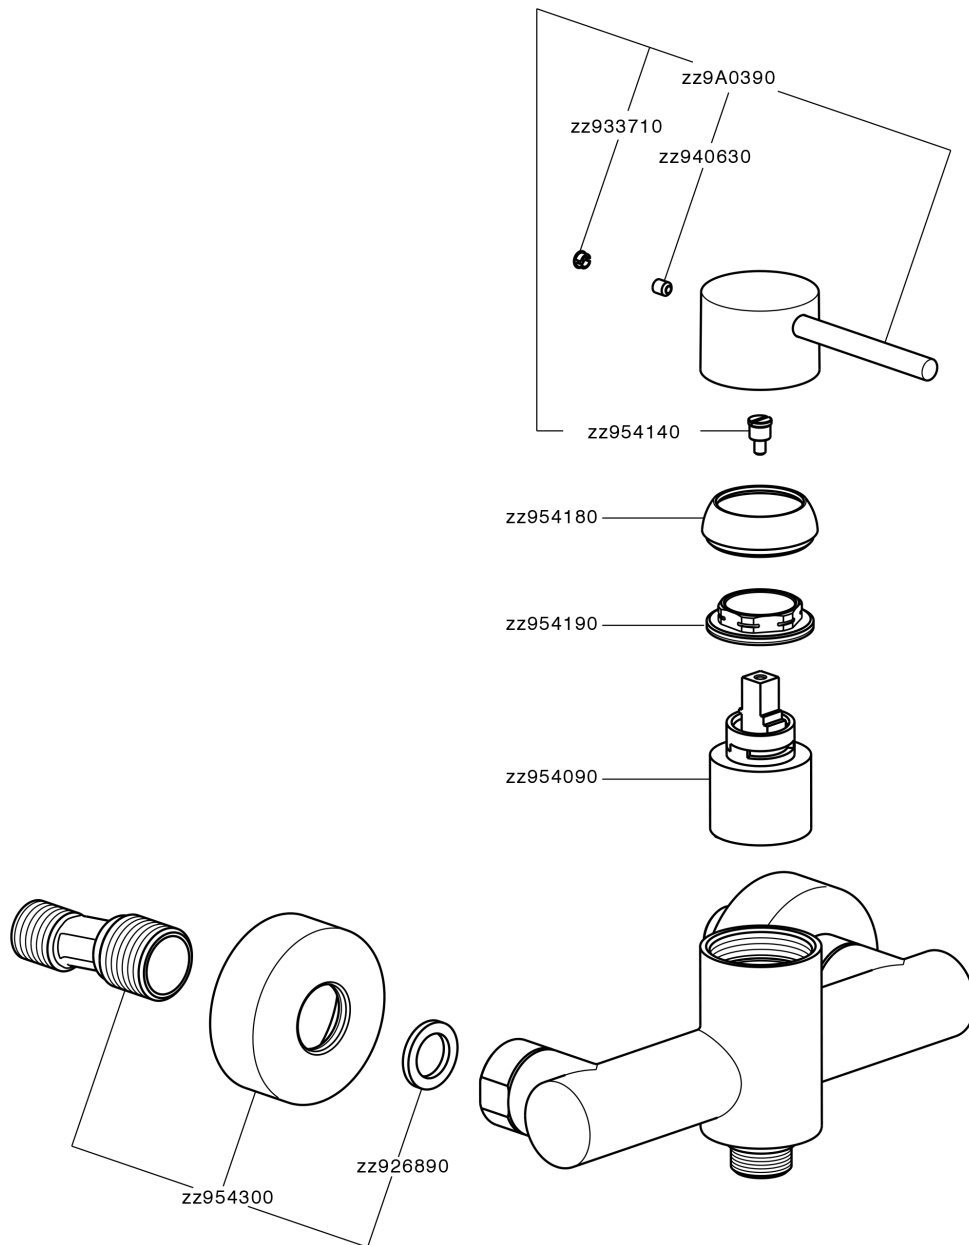

Single lever shower mixer M32_MT000440

MT000440

<https://en.huberitalia.com/single-lever-shower-mixer-m32-mt000440>

2024-12-18