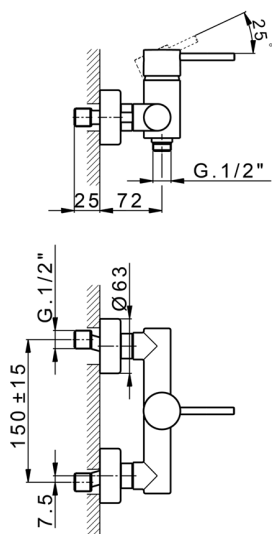

## Single lever shower mixer M32\_MT000440

MODEL **MT000440**

Single lever shower mixer, without shower set, 1/2" M flexible connection

### CHARACTERISTICS

Cartridge Spare Parts **ZZ95409000**

**35 mm Cartridge**

### EcoStop

EcoStop feature limits water flow to approximately 50% of maximum output with one point of resistance on setting. Push slightly past the middle stop only when full water output is required. This will save water up to 50%.