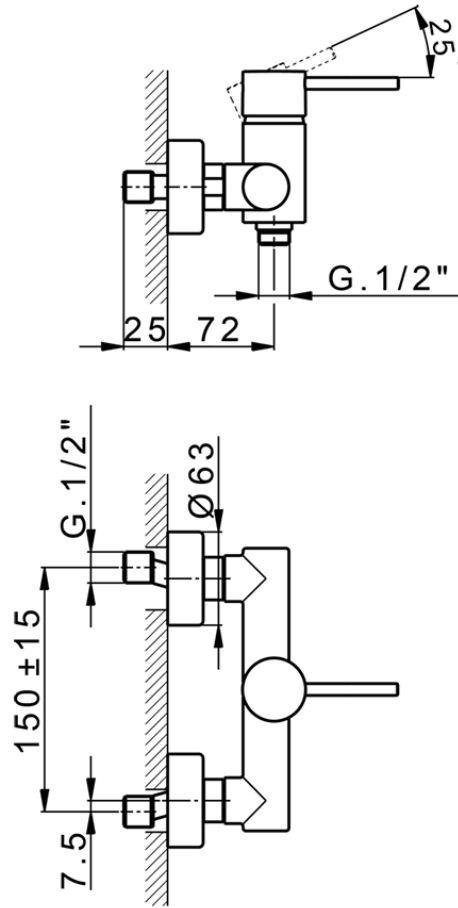

## Single lever shower mixer M32\_MT000440

MT000440

<https://en.huberitalia.com/single-lever-shower-mixer-m32-mt000440>

2024-12-23