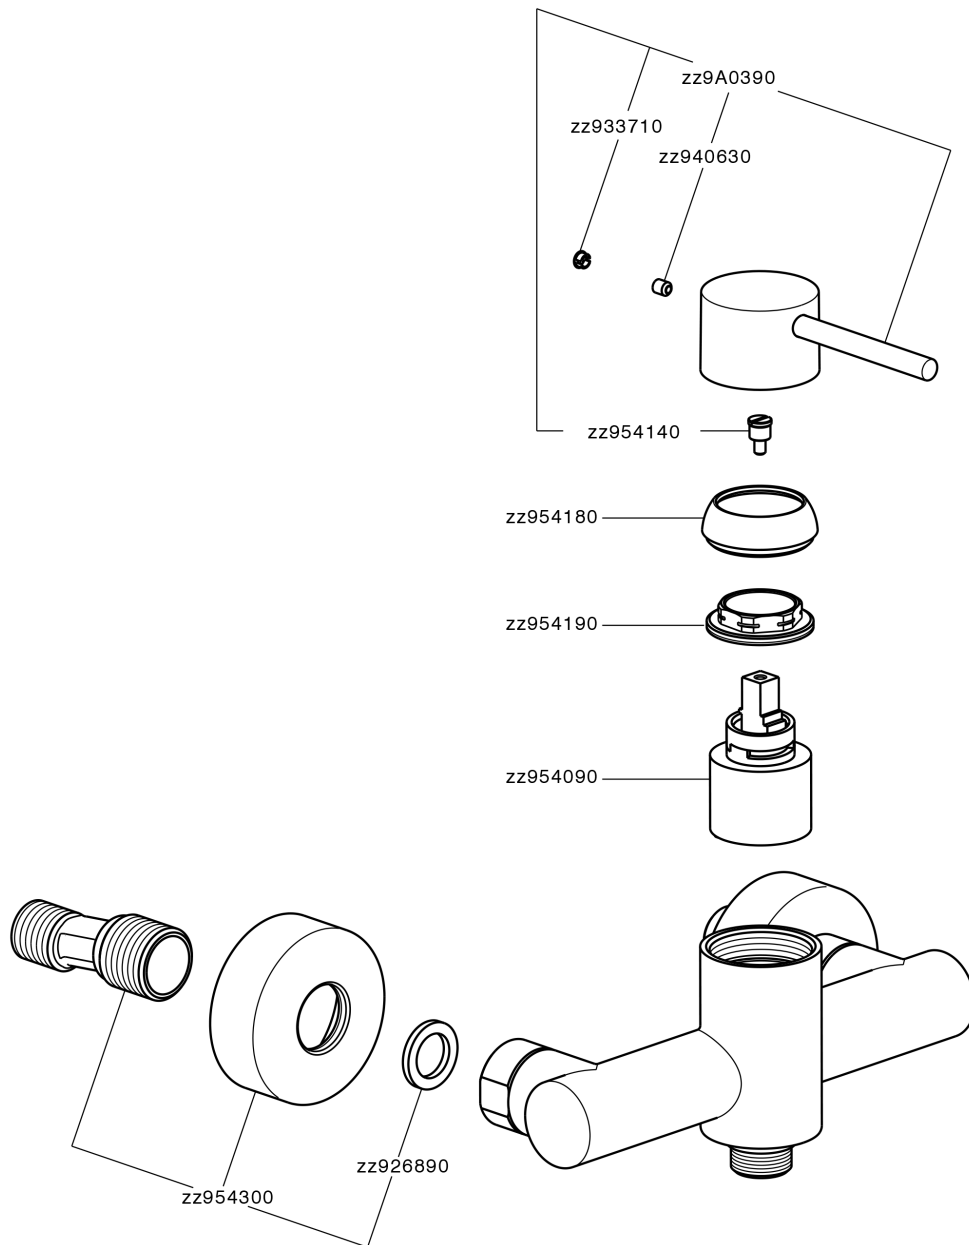

Single lever shower mixer M32_MT000440

MT000440

<https://en.huberitalia.com/single-lever-shower-mixer-m32-mt000440>

2024-12-23