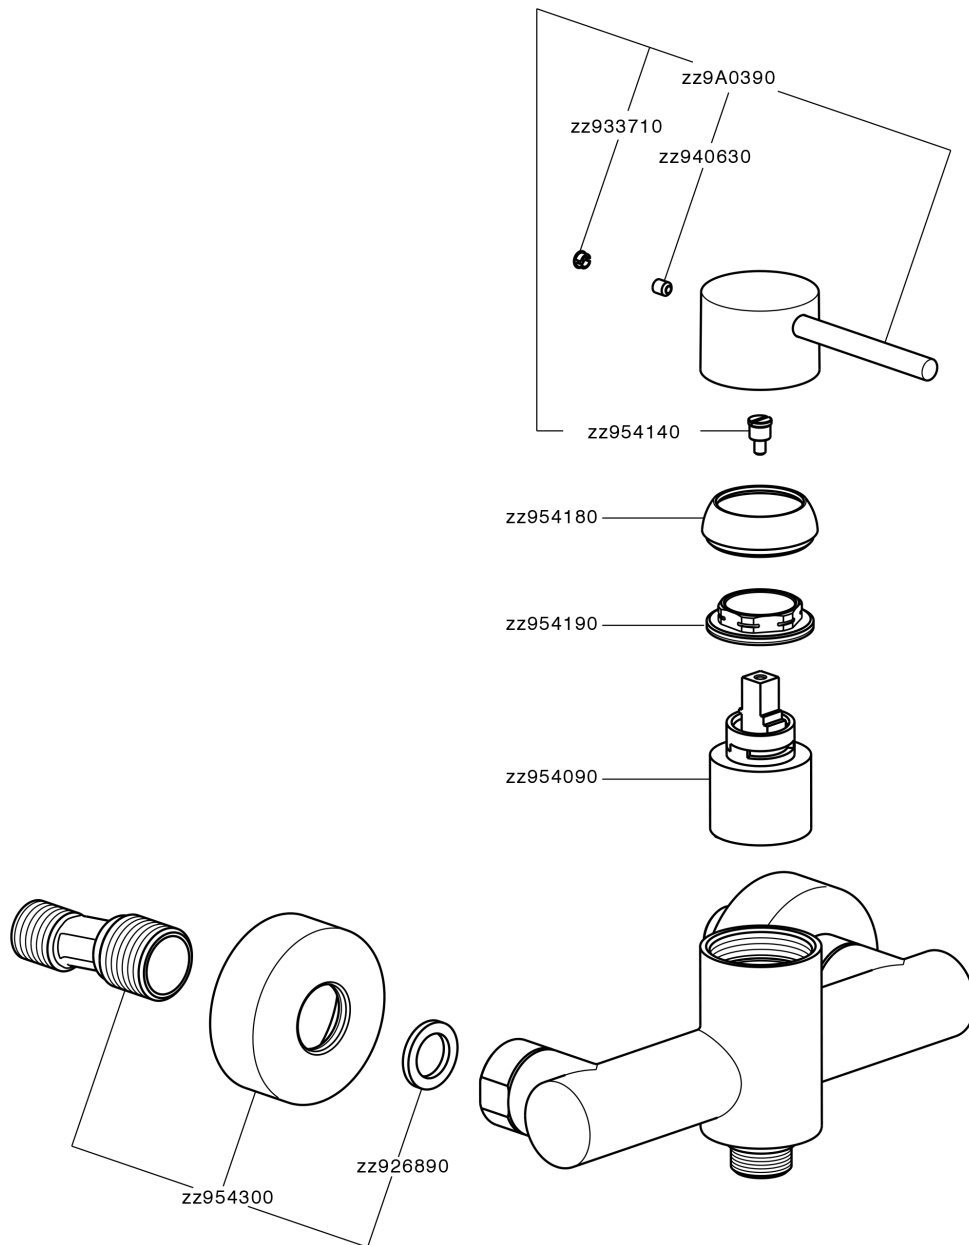

Single lever shower mixer M32_MT000440

MODEL **MT000440**

Single lever shower mixer, without shower set, 1/2" M flexible connection

AVAILABLE FINISHINGS

-  **21** 21 Chrome
-  **26** 26 Old Copper
-  **2F** 2F Brushed Nickel
-  **2W** 2W Brushed Gold
-  **40** 40 Matt Black
-  **4Q** 4Q Matt White

CHARACTERISTICS

Cartridge Spare Parts **ZZ95409000**

35 mm Cartridge

EcoStop

EcoStop feature limits water flow to approximately 50% of maximum output with one point of resistance on setting. Push slightly past the middle stop only when full water output is required. This will save water up to 50%.

Single lever shower mixer M32_MT000440

MT000440

<https://en.huberitalia.com/single-lever-shower-mixer-m32-mt000440>

2024-12-23