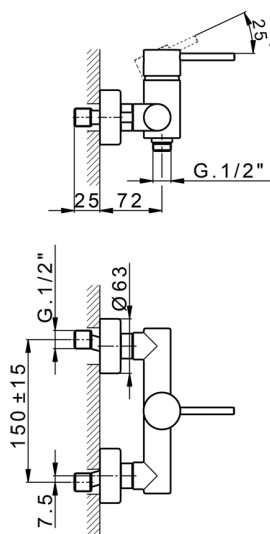

Single lever shower mixer M32_MT000440

MODEL **MT000440**

Single lever shower mixer, without shower set, 1/2" M flexible connection

AVAILABLE FINISHINGS

-  **21** 21 Chrome
-  **26** 26 Old Copper
-  **2F** 2F Brushed Nickel
-  **2W** 2W Brushed Gold
-  **40** 40 Matt Black
-  **4Q** 4Q Matt White

CHARACTERISTICS

Cartridge Spare Parts **ZZ95409000**

35 mm Cartridge

EcoStop

EcoStop feature limits water flow to approximately 50% of maximum output with one point of resistance on setting. Push slightly past the middle stop only when full water output is required. This will save water up to 50%.

Single lever shower mixer M32_MT000440

MT000440

<https://en.huberitalia.com/single-lever-shower-mixer-m32-mt000440>

2024-12-23