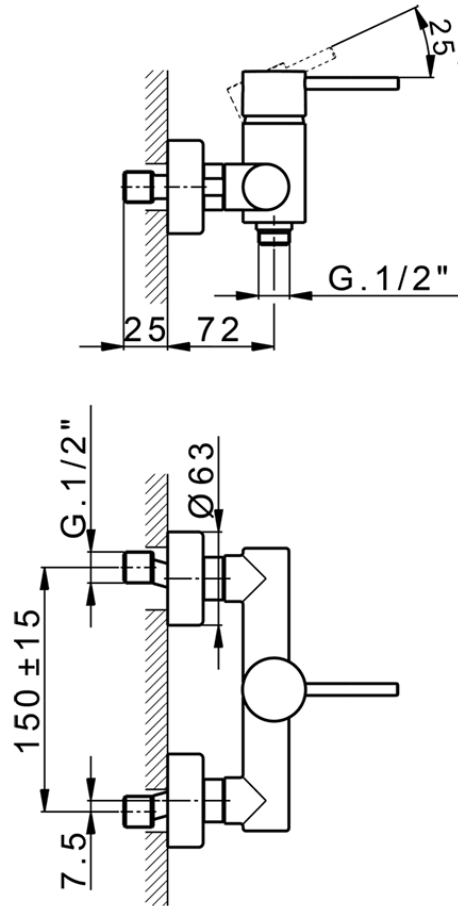

Single lever shower mixer M32_MT000440

MT000440

<https://en.huberitalia.com/single-lever-shower-mixer-m32-mt000440>

2024-12-19