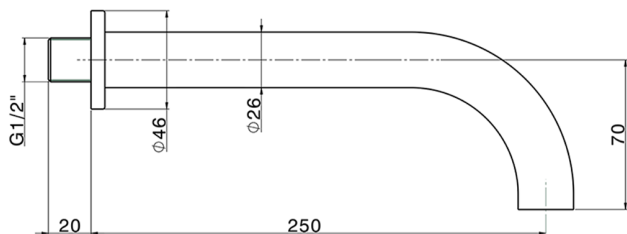

Spout NUOVA KIRUNA_ZB001251

MODEL **ZB001251**

Spout, 250 mm length, 1/2" M connection

AVAILABLE FINISHINGS

- **21** 21 Chrome
- **26** 26 Old Copper
- **2F** 2F Brushed Nickel
- **2W** 2W Brushed Gold
- **40** 40 Matt Black
- **4Q** 4Q Matt White

CHARACTERISTICS

2024-11-15