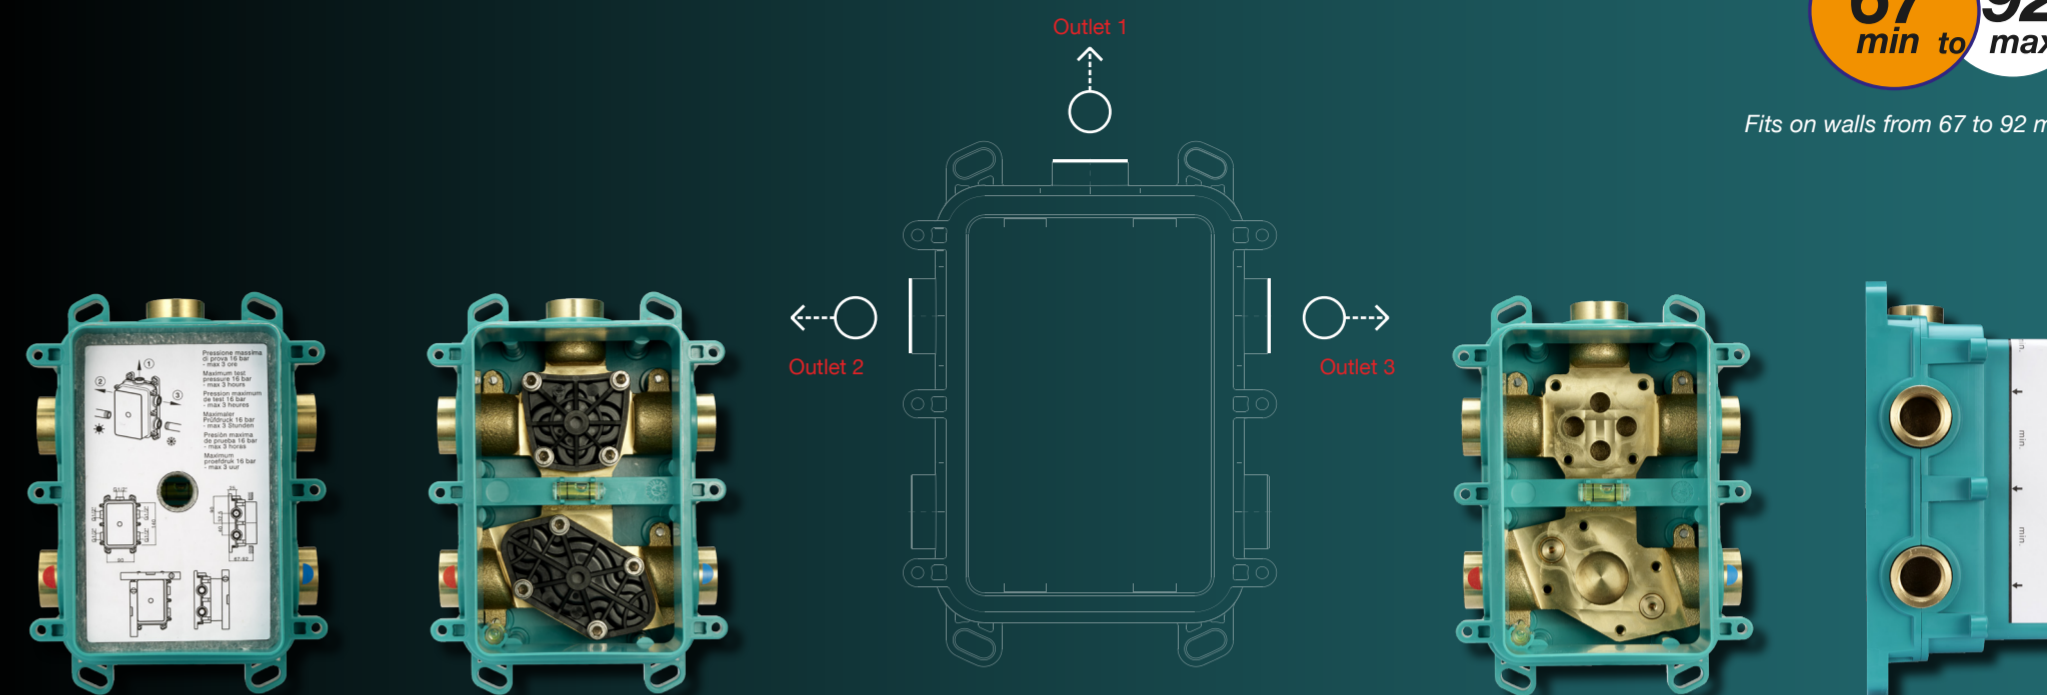

One Box Collection

One universal shower concept

Può essere installata su muri e pareti con uno spessore minimo di 67mm, e massimo di 92 mm.

67
min to **92**
max

Fits on walls from 67 to 92 mm depth